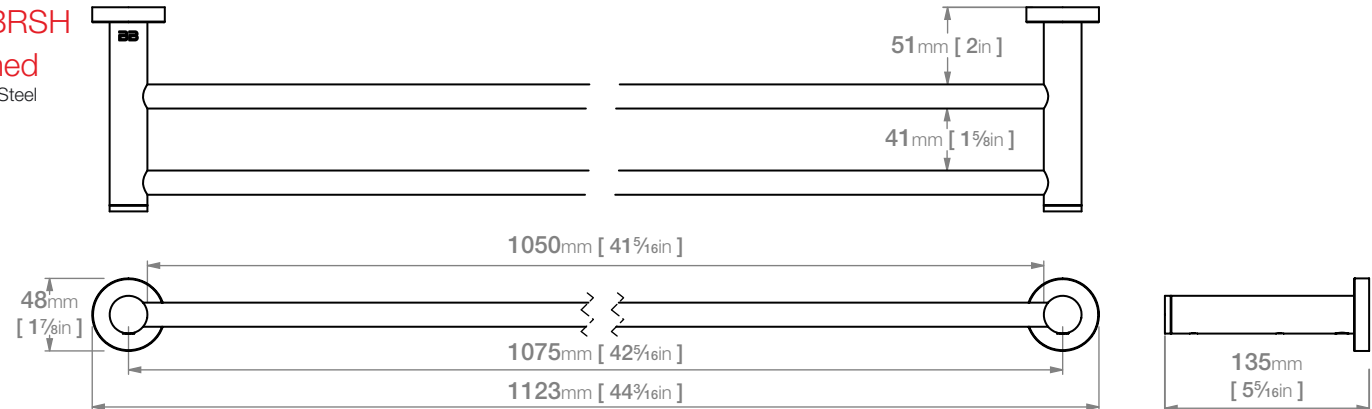

4688 DOUBLE TOWEL RAIL 1100mm / 43"

4600 Series Premium Collection

Wall Fixings Supplied:
Masonry

Original UX Fischer® supplied,
phased in from June 2015.

Code: 4688POLS
Finish: Polished
GRADE 304 Stainless Steel

Code: 4688BRSH
Finish: Brushed
GRADE 304 Stainless Steel

Dimensions given are in **mm** and [**inches**].
Bathroom Butler® reserves the right to alter and/or remove
designs from time to time without prior notice.
This drawing is to be used for reference purposes only. E &O.E.